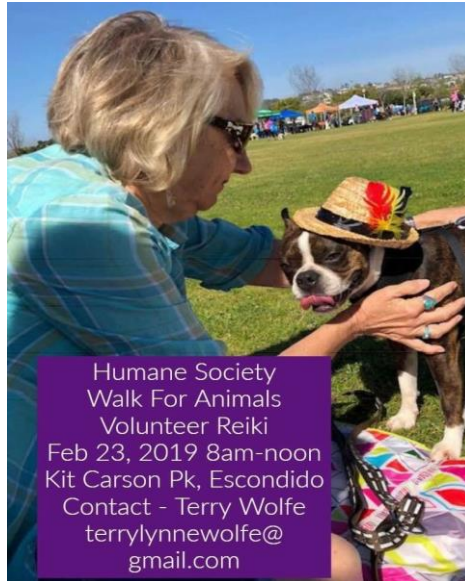

# Humane Society Dog Walk

Feb 23, 2019 - Kit Carson Park, Escondido

Humane Society  
Walk For Animals  
Volunteer Reiki  
Feb 23, 2019 8am-noon  
Kit Carson Pk, Escondido  
Contact - Terry Wolfe  
terrylynnewolfe@  
gmail.com